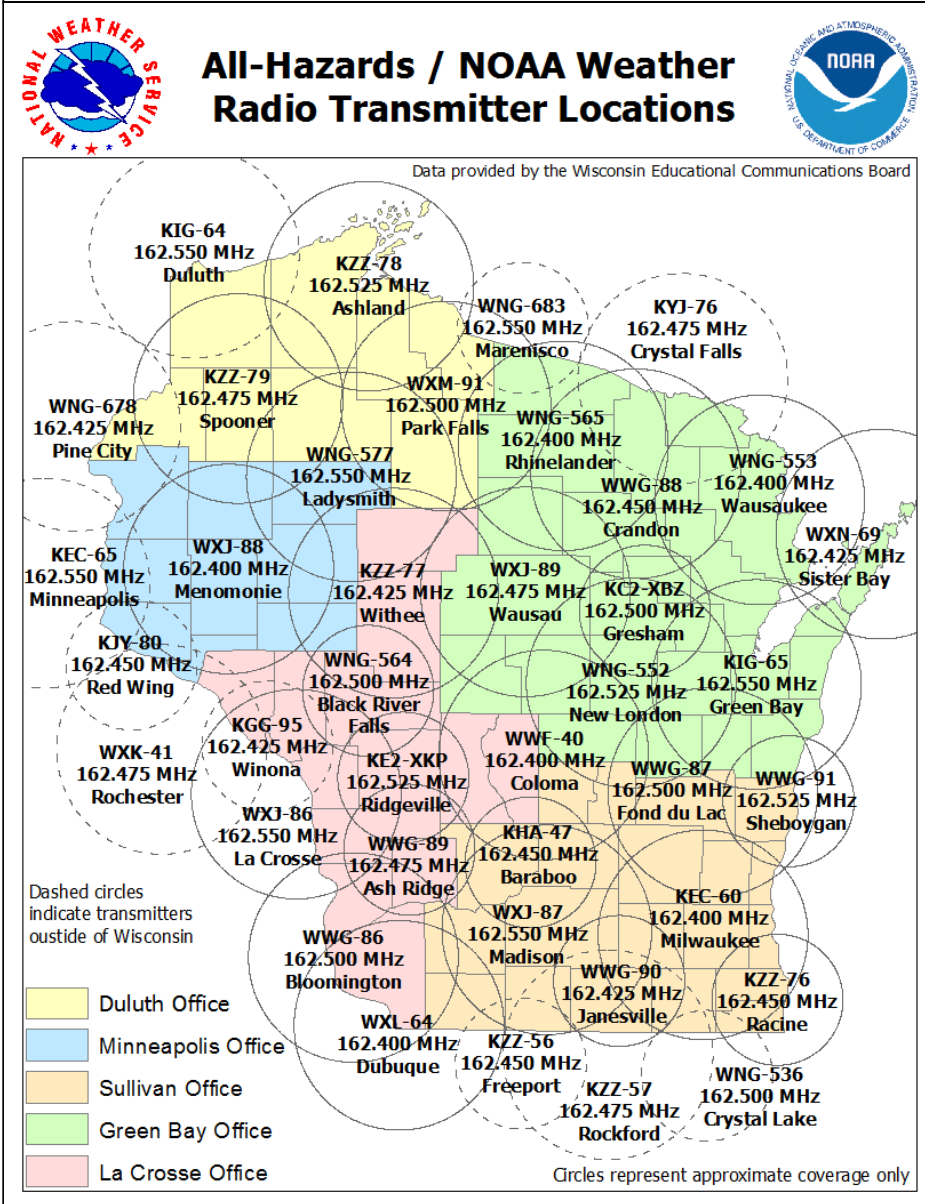

APPENDIX B: NOAA WEATHER RADIO STATIONS AND COVERAGE

This map courtesy of NWS – Sullivan, WI. For updated map, go to: www.weather.gov/mkx/nwr-table

	Transmitter	Office	ID	FREQ
1a	Milwaukee	Sullivan	KEC-60	162.400 MHz
2a	Madison	Sullivan	WXJ-87	162.550 MHz
3a	Fond Du Lac	Sullivan	WWG-87	162.500 MHz
4a	Sheboygan	Sullivan	WWG-91	162.525 MHz
5a	Janesville	Sullivan	WWG-90	162.425 MHz
6a	Racine	Sullivan	KZZ-76	162.450 MHz
7a	Baraboo	Sullivan	KHA-47	162.450 MHz
1b	Bloomington	La Crosse	WWG-86	162.500 MHz
2b	Pleasant Ridge	La Crosse	WWG-89	162.475 MHz
3b	Black River Falls	La Crosse	WNG-564	162.500 MHz
4b	La Crosse	La Crosse	WXJ-86	162.550 MHz
5b	Rochester	La Crosse	WXK-41	162.475 MHz
6b	Winona	La Crosse	KGG-95	162.425 MHz
7b	Tomah-Ridgeville	La Crosse	KE2XKP	162.525 MHz
1c	Door County	Green Bay	WXN-69	162.425 MHz
2c	Green Bay	Green Bay	KIG-65	162.550 MHz
3c	Crandon	Green Bay	WWG-88	162.450 MHz
4c	Wausau	Green Bay	WXJ-89	162.475 MHz
5c	Wausaukee	Green Bay	WNG-553	162.400 MHz
6c	Rhineland	Green Bay	WNG-565	162.400 MHz
7c	New London	Green Bay	WNG-552	162.525 MHz
8c	Coloma	Green Bay	WWF-40	162.400 MHz
9c	Gresham	Green Bay	KC2XBZ	162.500 MHz
1d	Chicago	Chicago	KWO-39	162.550 MHz
2d	Rockford	Chicago	KZZ-57	162.475 MHz
3d	Crystal Lake	Chicago	KXI-41	162.500 MHz
1e	Dubuque	Davenport	WXL-64	162.400 MHz
2e	Freeport	Davenport	KZZ-56	162.450 MHz
1f	Minneapolis	Minneapolis	KEC-65	162.550 MHz
2f	Menomonie	Minneapolis	WXJ-88	162.400 MHz
3f	Ladysmith	Minneapolis	WNG-577	162.550 MHz
4f	Red Wing	Minneapolis	KJY-80	162.450 MHz
1g	Duluth	Duluth	KIG-64	162.550 MHz
2g	Park Falls	Duluth	WXM-91	162.500 MHz
3g	Spoooner	Duluth	KZZ-79	162.475 MHz
4g	Ashland	Duluth	KZZ-78	162.525 MHz
5g	Pine City, MN	Duluth	WNG-678	162.425 MHz
1h	Marenisco, MI	Marquette	WNG-683	162.550 MHz
2h	Crystal Falls, MI	Marquette	KJY-76	162.475 MHz