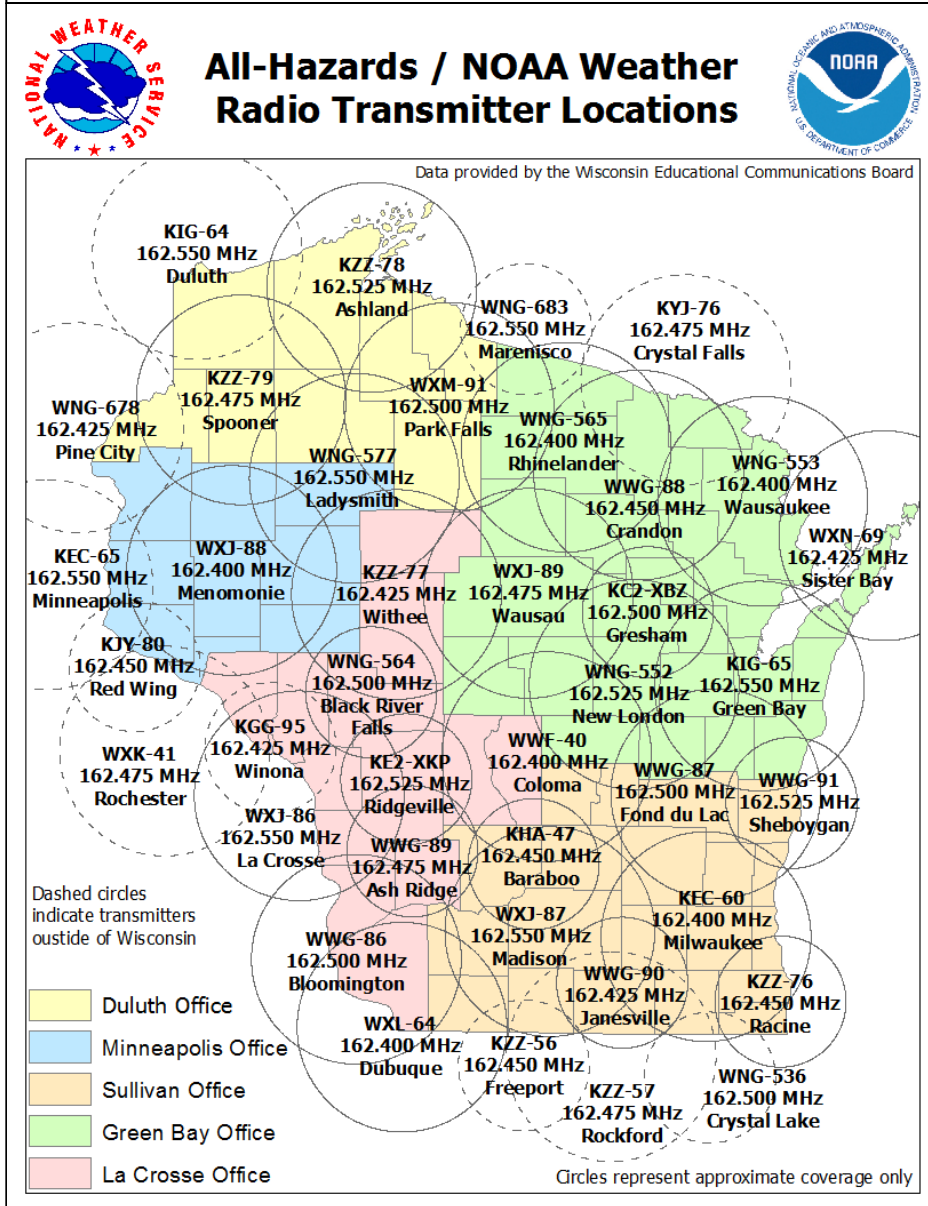

APPENDIX B: NOAA WEATHER RADIO STATIONS AND COVERAGE

This map courtesy of NWS – Sullivan, WI. For updated map, go to: www.weather.gov/mkx/nwr-table

	Transmitter	Office	ID	FREQ
1a	Milwaukee	Sullivan	KEC-60	162.400 MHz
2a	Madison	Sullivan	WXJ-87	162.550 MHz
3a	Fond Du Lac	Sullivan	WWG-87	162.500 MHz
4a	Sheboygan	Sullivan	WWG-91	162.525 MHz
5a	Janesville	Sullivan	WWG-90	162.425 MHz
6a	Racine	Sullivan	KZZ-76	162.450 MHz
7a	Baraboo	Sullivan	KHA-47	162.450 MHz
1b	Bloomington	La Crosse	WWG-86	162.500 MHz
2b	Pleasant Ridge	La Crosse	WWG-89	162.475 MHz
3b	Black River Falls	La Crosse	WNG-564	162.500 MHz
4b	La Crosse	La Crosse	WXJ-86	162.550 MHz
5b	Rochester	La Crosse	WXK-41	162.475 MHz
6b	Withee	La Crosse	KZZ-77	162.425 MHz
7b	Winona	La Crosse	KGG-95	162.425 MHz
8b	Tomah-Ridgeville	La Crosse	KE2XKP	162.525 MHz
1c	Door County	Green Bay	WXN-69	162.425 MHz
2c	Green Bay	Green Bay	KIG-65	162.550 MHz
3c	Crandon	Green Bay	WWG-88	162.450 MHz
4c	Wausau	Green Bay	WXJ-89	162.475 MHz
5c	Wausaukee	Green Bay	WNG-553	162.400 MHz
6c	Rhineland	Green Bay	WNG-565	162.400 MHz
7c	New London	Green Bay	WNG-552	162.525 MHz
8c	Coloma	Green Bay	WWF-40	162.400 MHz
9c	Gresham	Green Bay	KC2XBZ	162.500 MHz
1d	Chicago	Chicago	KWO-39	162.550 MHz
2d	Rockford	Chicago	KZZ-57	162.475 MHz
3d	Crystal Lake	Chicago	KXI-41	162.500 MHz
1e	Dubuque	Davenport	WXL-64	162.400 MHz
2e	Freeport	Davenport	KZZ-56	162.450 MHz
1f	Minneapolis	Minneapolis	KEC-65	162.550 MHz
2f	Menomonie	Minneapolis	WXJ-88	162.400 MHz
3f	Ladysmith	Minneapolis	WNG-577	162.550 MHz
4f	Red Wing	Minneapolis	KJY-80	162.450 MHz
1g	Duluth	Duluth	KIG-64	162.550 MHz
2g	Park Falls	Duluth	WXM-91	162.500 MHz
3g	Spoooner	Duluth	KZZ-79	162.475 MHz
4g	Ashland	Duluth	KZZ-78	162.525 MHz
5g	Pine City, MN	Duluth	WNG-678	162.425 MHz
1h	Marenisco, MI	Marquette	WNG-683	162.550 MHz
2h	Crystal Falls, MI	Marquette	KJY-76	162.475 MHz